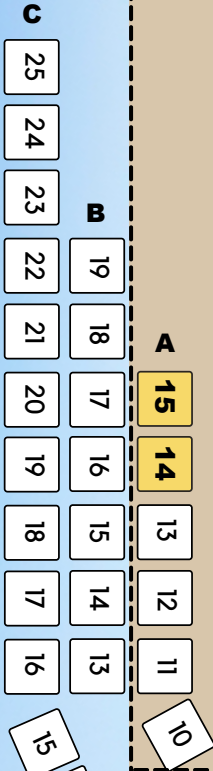

# Stage

ENTRANCE / EXIT  
 LOBBY/GALLERY & RESTROOMS

  ADA accessible

FLOOR

AISLE WITH STAIRS

Upper Level

FLOOR

NOT AN AISLE

EXIT ONLY

UPPER LEVEL  
 SOUND & LIGHTING